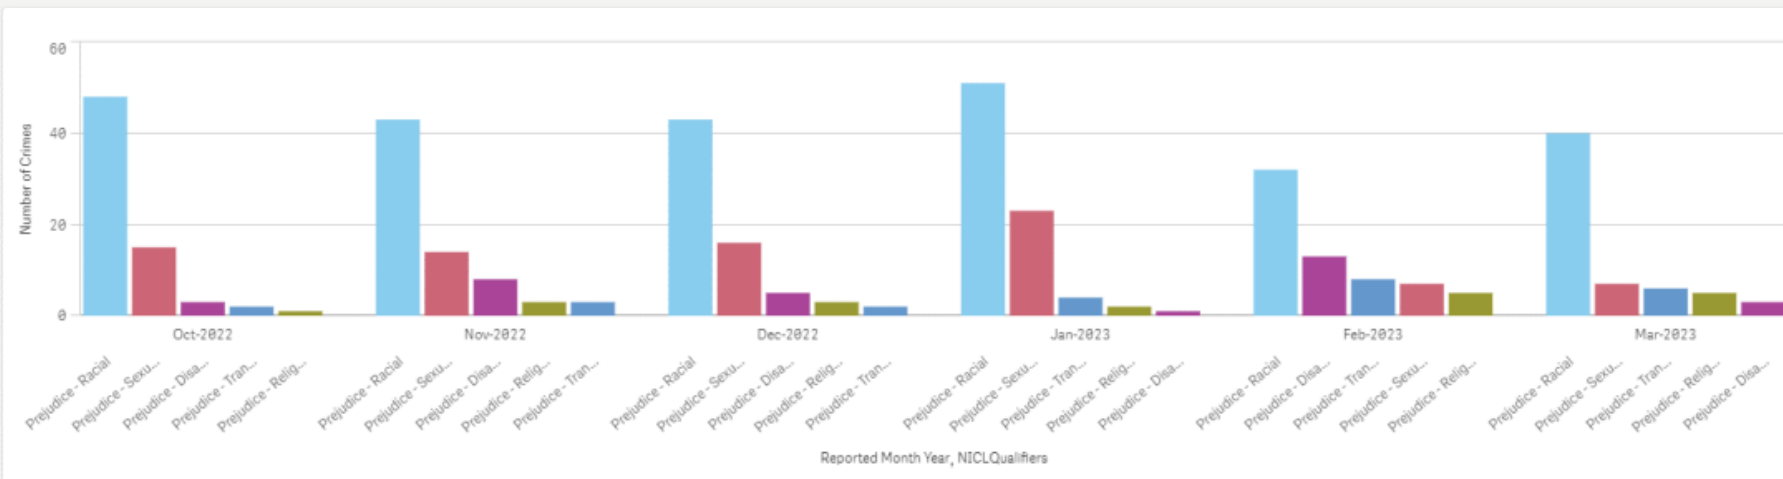

Performance – Hate Crime Overview

Force

Monthly hate crime volumes remain within nominal bounds with no exception

Data is reporting increases in Transgender and Sexual Orientation related hate which follows National trends.

Data from the victim satisfaction survey reports that Hate Crime victims have an 84.5% overall satisfaction rate with the service they receive from Wiltshire Police.

Force Hate Crime (6 months to March 2023)

Trowbridge CPT

	Number of Crimes	Change (number)	Change (%)
Total	94	-25	-21%
Prejudice – Racial	56	-17	-23.3%
Prejudice – Sexual orientation	19	-5	-20.8%
Prejudice - Disability	13	-1	-7.1%
Prejudice - Religion	2	0	0.0%
Prejudice - Transgender	7	1	16.7%

Year on year comparison February 2022 to March 2023 (note: an individual crime can be tagged with more than one prejudice type e.g. sexual orientation & transgender)